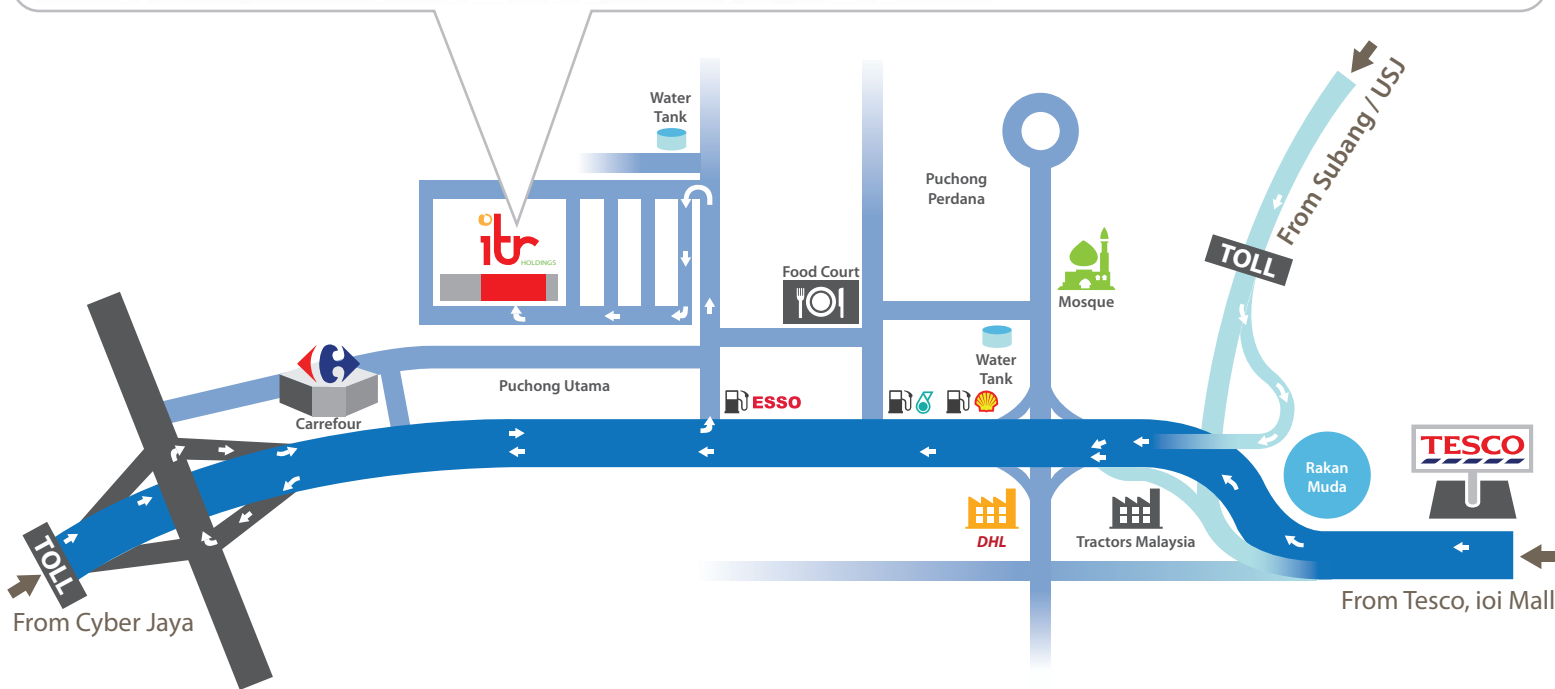

# Location Map

*Company Address:*

**Net Onboard Sdn Bhd** (796213-D)  
No: 31 & 33, Jalan Utama 2/18,  
Taman Perindustrian Puchong Utama,  
47140 Puchong, Selangor Darul Ehsan,  
Malaysia.

*Contact:*

+603 8062 5088

## Instructions from Tesco, ioi Mall

1. After Tesco stick to right lane and head toward to Cyber Jaya.
2. After Esso on your right stick to left lane and make u-turn on the flyover.
3. At the Esso junction turn left. At the second left turn junction make a left u-turn.
4. Follow the road which will curve to your right. Go on further until you see ITR at your right.

## Instructions from Subang / USJ

1. After Toll go up the flyover on your left and head toward to Purchong Perdana/Cyber Jaya.
2. After Esso on your right stick to left lane and make u-turn on the flyover.
3. At the Esso junction turn left. At the second left turn junction make a left u-turn.
4. Follow the road which will curve to your right. Go on further until you see ITR at your right.

## Instructions from Cyber Jaya

1. After Toll go straight. At the Esso junction turn left. At the second left turn junction make a left u-turn.
2. Follow the road which will curve to your right. Go on further until you see ITR at your right.